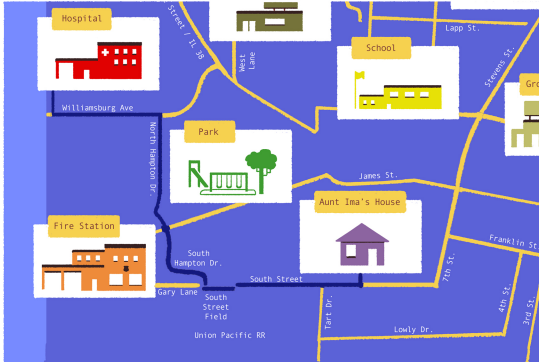

## \$8.32

Thanks for choosing GÜber

**2:30pm**  
1924 South Street

**2:40pm**  
556 West State Street

CAR	MILES	TRIP TIME
<b>GuberX</b>	<b>1.03</b>	<b>00:10:43</b>

Base Fare	<b>2.20</b>
Distance	<b>2.14</b>
Time	<b>2.98</b>

**Subtotal** **\$7.32**

Safe Rides Fee (?) **\$1.00**

CHARGED **\$8.32**

 Personal ●●●● 1234

You rode with Larry!  
Transportation Network Company: Drivey-MN,LLP

## \$9.32

Thanks for choosing GÜber

**9:45pm**  
1924 South Street

**9:59pm**  
8881 Williamsburg Avenue

CAR	MILES	TRIP TIME
<b>GuberX</b>	<b>1.93</b>	<b>00:14:28</b>

Base Fare	<b>2.20</b>
Distance	<b>3.14</b>
Time	<b>2.98</b>