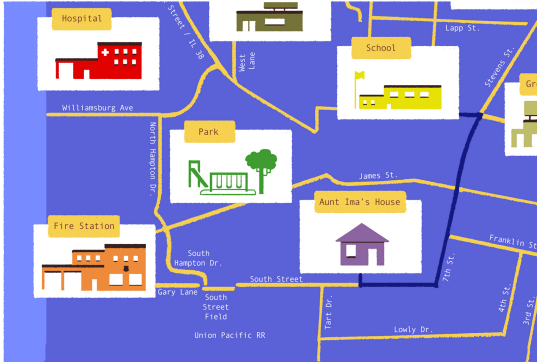

## \$6.32

Thanks for choosing GÜber

**1:10pm**  
1924 South Street

**1:15pm**  
1666 James Street

CAR	MILES	TRIP TIME
<b>GUberX</b>	<b>.55</b>	<b>00:5:44</b>

Base Fare	<b>2.20</b>
Distance	<b>1.14</b>
Time	<b>1.98</b>

<b>Subtotal</b>	<b>\$5.32</b>
Safe Rides Fee (?)	<b>\$1.00</b>

CHARGED **\$6.32**

 Personal •••• 1234

You rode with Larry!  
Transportation Network Company: Drivey-MN,LLP

## \$8.32

Thanks for choosing GÜber

**2:30pm**  
1924 South Street

**2:40pm**  
556 West State Street

CAR	MILES	TRIP TIME
<b>GuberX</b>	<b>1.03</b>	<b>00:10:43</b>

Base Fare	<b>2.20</b>
Distance	<b>2.14</b>
Time	<b>2.98</b>